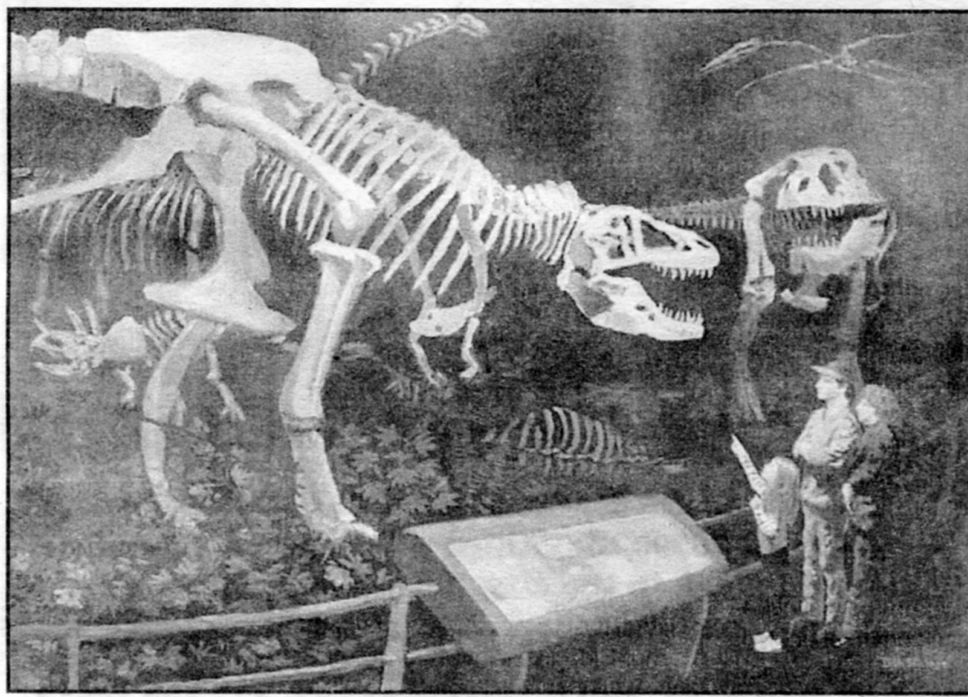

Big Bone Wonder by Bob Bickers of Murrysville.

works are for sale.

The Penn State New Kensington Art Gallery is located at 3550 Seventh Street Road (Hwy 780), Upper Burrell, in the Administration Building. Hours are 8 a.m. to 8 p.m., Monday through Friday, and noon to 5 p.m., Saturday and Sunday, except for Christmas Eve and Christmas Day.

For information, call 724-334-6056 or visit ESALart.org.